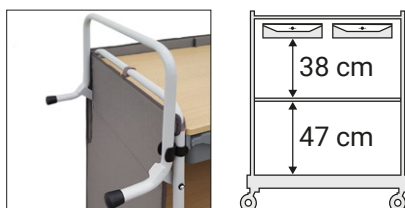

PRODUCT SHEET

Date of issue: 01/02/23

MORGAN HOTEL LIGHT 4274 - trolley with wooden shelves

Recommended for 14-16 rooms - Max. load capacity 30 kg/shelf - Trolley dimensions with closed bag holders 114x55x144 cm

FEATURES

- Rustproof components
- Lightweight and easy to push, it allows benefits from maximum capacity
- Sturdy plastic base that can be used as a shelf
- Back-side panel with easy tape fixing system thanks to the strips for strap tape system; smooth surface, easy to clean and light
- 90 L folding bag holder for a reduction in overall size after use
- Practical and useful 10 L plastic sliding drawers, also available in 22 L